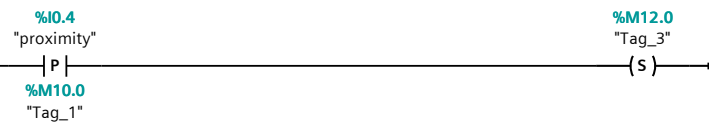

Title		Author		Comment		Family	
Version	0.1	User-defined ID					

Pressa Eccentrica

Name	Data type	Default value
Input		
Output		
InOut		
Temp		
Constant		
▼ Return		
Pressa Eccentrica	Void	

Network 1:

Network 2:

Network 3:

Network 4:

Network 5:

Network 6:

Network 7: